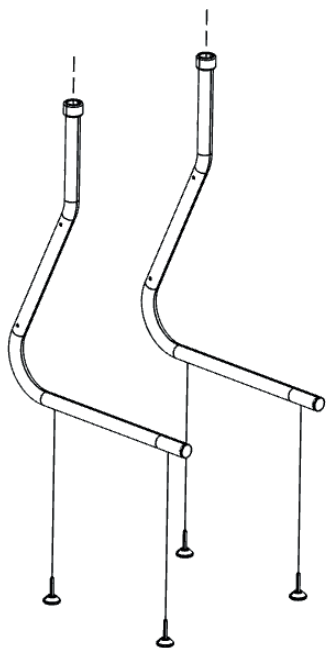

INSTALLATION AND ASSEMBLY

The Evolve cockpit must be installed and assembled by an individual over 16 years old according to the safety and technical instructions provided hereto.

N° 10 4032 00

MONITOR STAND