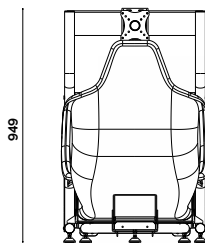

1690

949

596

TOOLS INCLUDED

size 6'

COMPONENTS

COCKPIT EVOLVE SERIES	
Pos.	Description
01	FRONT STRUCTURE
02	REAR STRUCTURE
03	STEERING WHEEL SUPPORT
04	MONITOR STAND
05	PEDAL PLATE
06	GP SEAT
07	LEVELING FEET
08	NUTS
09	SCREWS
10	TS-XW RACER ADAPTER <small>(optional mounting)</small>