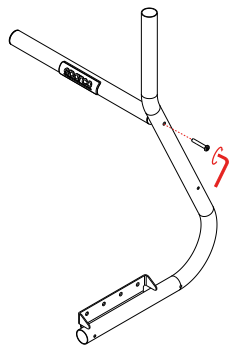

ASSEMBLY INSTRUCTIONS