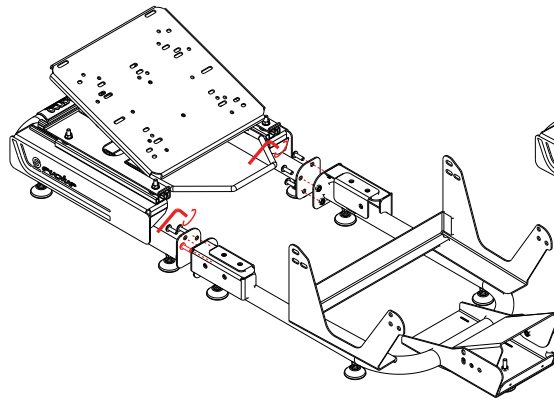

1690

949

596

TOOLS INCLUDED

size 6'

COMPONENTS

COCKPIT EVOLVE SERIES	
Pos.	Description
01	FRONT STRUCTURE
02	REAR STRUCTURE
03	STEERING WHEEL SUPPORT
04	MONITOR STAND
05	PEDAL PLATE
06	GP SEAT
07	LEVELING FEET
08	NUTS
09	SCREWS
10	TS-XW RACER ADAPTER <small>(optional mounting)</small>

ASSEMBLY INSTRUCTIONS

9 X

A

rear structure

B

front structure

C

D