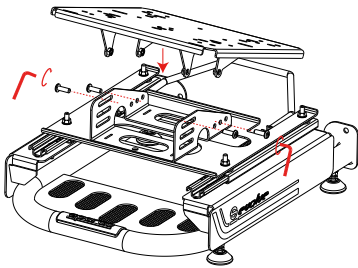

1690

949

596

TOOLS INCLUDED

size 6'

COMPONENTS

COCKPIT EVOLVE SERIES	
Pos.	Description
01	FRONT STRUCTURE
02	REAR STRUCTURE
03	STEERING WHEEL SUPPORT
04	MONITOR STAND
05	PEDAL PLATE
06	GP SEAT
07	LEVELING FEET
08	NUTS
09	SCREWS
10	TS-XW RACER ADAPTER <small>(optional mounting)</small>

ASSEMBLY INSTRUCTIONS

9 X

A

rear structure

B

front structure

C

D