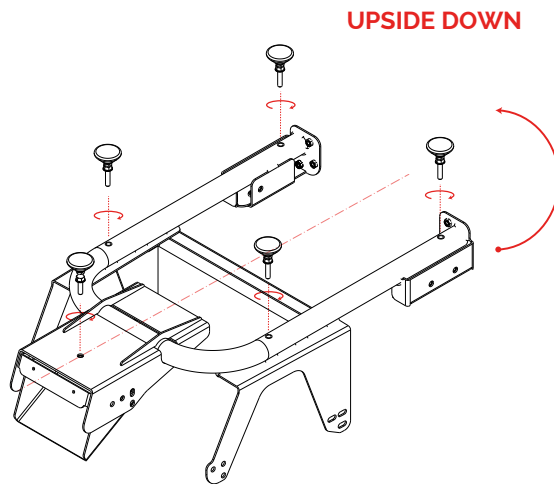

1690

949

596

TOOLS INCLUDED

size 6'

COMPONENTS

COCKPIT EVOLVE SERIES	
Pos.	Description
01	FRONT STRUCTURE
02	REAR STRUCTURE
03	STEERING WHEEL SUPPORT
04	MONITOR STAND
05	PEDAL PLATE
06	GP SEAT
07	LEVELING FEET
08	NUTS
09	SCREWS
10	TS-XW RACER ADAPTER <small>(optional mounting)</small>

ASSEMBLY INSTRUCTIONS

9 X

A

rear structure

B

front structure

C

D