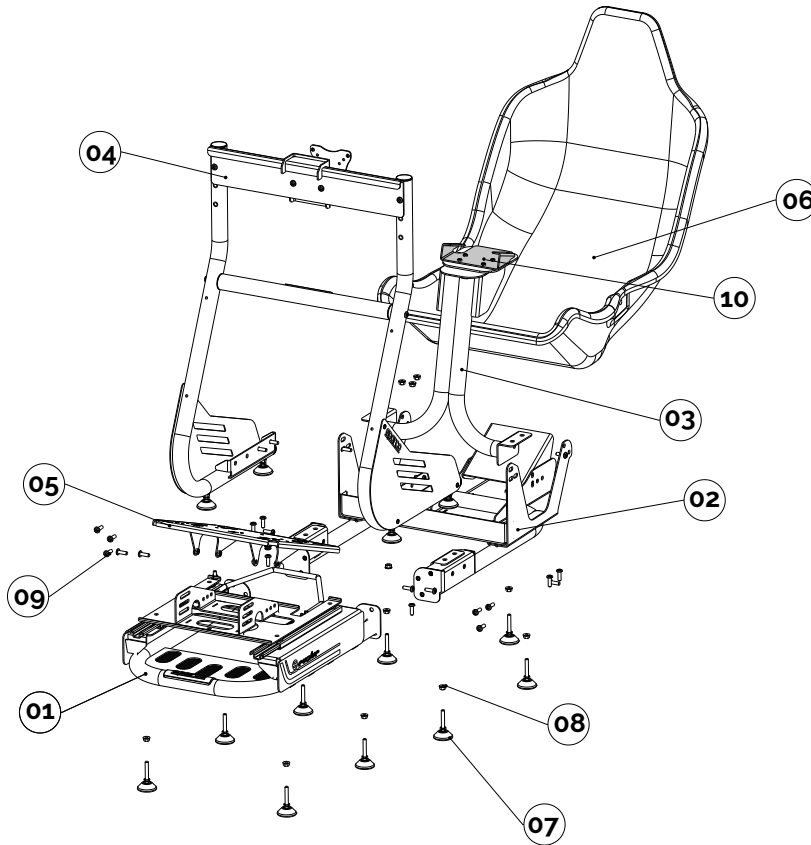

INSTALLATION AND ASSEMBLY

The Evolve cockpit must be installed and assembled by an individual over 16 years old according to the safety and technical instructions provided hereto.

N° 10 4027 00

ASSEMBLY INSTRUCTIONS

1690

949

596

TOOLS INCLUDED

size 6'

COMPONENTS

COCKPIT EVOLVE SERIES	
Pos.	Description
01	FRONT STRUCTURE
02	REAR STRUCTURE
03	STEERING WHEEL SUPPORT
04	MONITOR STAND
05	PEDAL PLATE
06	GP SEAT
07	LEVELING FEET
08	NUTS
09	SCREWS
10	TS-XW RACER ADAPTER <small>(optional mounting)</small>

ASSEMBLY INSTRUCTIONS

9 X

A

rear structure

B

front structure

C

D