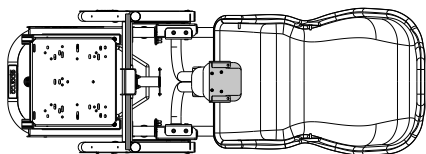

INSTALLATION AND ASSEMBLY

The Evolve cockpit must be installed and assembled by an individual over 16 years old according to the safety and technical instructions provided hereto.

N° 10 4027 00

ASSEMBLY INSTRUCTIONS

1690

949

596

TOOLS INCLUDED

size 6'

COMPONENTS

COCKPIT EVOLVE SERIES	
Pos.	Description
01	FRONT STRUCTURE
02	REAR STRUCTURE
03	STEERING WHEEL SUPPORT
04	MONITOR STAND
05	PEDAL PLATE
06	GP SEAT
07	LEVELING FEET
08	NUTS
09	SCREWS
10	TS-XW RACER ADAPTER <small>(optional mounting)</small>