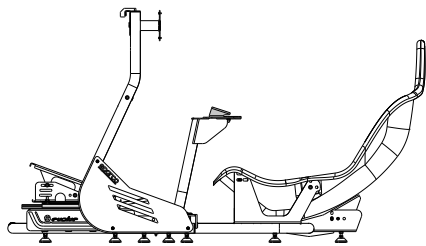

INSTALLATION AND ASSEMBLY

The Evolve cockpit must be installed and assembled by an individual over 16 years old according to the safety and technical instructions provided hereto.

N° 10 4027 00

ASSEMBLY INSTRUCTIONS

1690

949

596

TOOLS INCLUDED

size 6'

COMPONENTS

COCKPIT EVOLVE SERIES	
Pos.	Description
01	FRONT STRUCTURE
02	REAR STRUCTURE
03	STEERING WHEEL SUPPORT
04	MONITOR STAND
05	PEDAL PLATE
06	GP SEAT
07	LEVELING FEET
08	NUTS
09	SCREWS
10	TS-XW RACER ADAPTER <small>(optional mounting)</small>