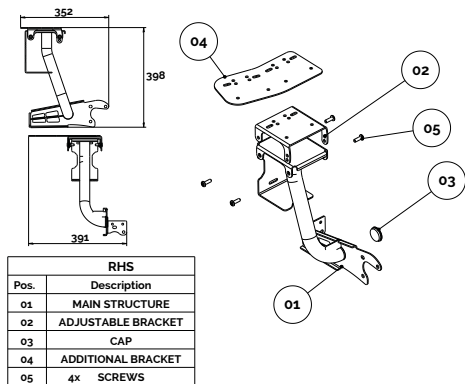

COMPONENTS

COCKPIT EVOLVE SERIES		
Pos.	Description	
01	FRONT STRUCTURE	
02	REAR STRUCTURE	
03	STEERING WHEEL ARCH	
04	STEERING WHEEL PLATE	
05	PEDAL PLATE	
06	KIT PRO BRACKETS *	
07	9 x	LEVELING FEET
08	17 x	NUTS
09	30 x	SCREWS

ASSEMBLY INSTRUCTIONS: FRAME

9 X **A**

front structure

B

rear structure

C

PEDAL PLATE MOUNTING

D

WARNING

RHS / LHS

IN CASE OF RIGH/LEFT
HANDBRAKE SUPPORT
(RHS/LHS), GO TO:

E1 E2 E3 E4

E

ASSEMBLY INSTRUCTIONS: RHS/LHS optional

RIGHT HANDBRAKE/SHIFTER STAND (RHS)

E1