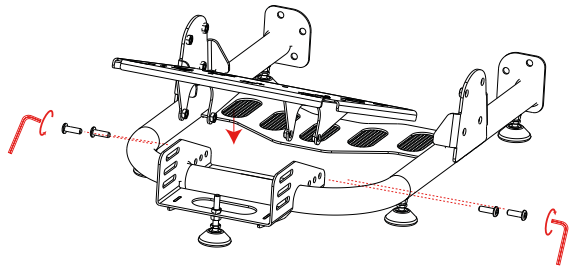

COMPONENTS

COCKPIT EVOLVE SERIES		
Pos.	Description	
01	FRONT STRUCTURE	
02	REAR STRUCTURE	
03	STEERING WHEEL ARCH	
04	STEERING WHEEL PLATE	
05	PEDAL PLATE	
06	KIT PRO BRACKETS *	
07	9 x	LEVELING FEET
08	17 x	NUTS
09	30 x	SCREWS

ASSEMBLY INSTRUCTIONS: FRAME

9 X **A**

front structure

B

rear structure

C

PEDAL PLATE MOUNTING

D

WARNING

RHS / LHS

IN CASE OF RIGH/LEFT
HANDBRAKE SUPPORT
(RHS/LHS), GO TO:

E1 E2 E3 E4

E

ASSEMBLY INSTRUCTIONS: RHS/LHS optional

RIGHT HANDBRAKE/SHIFTER STAND (RHS)

E1