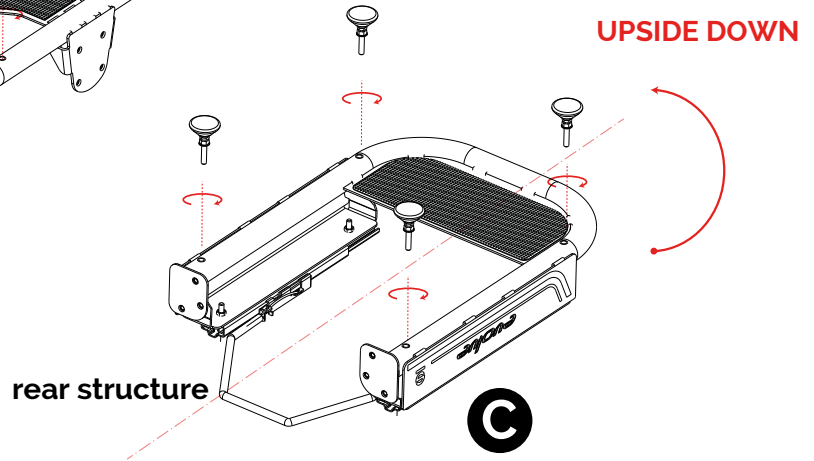

COMPONENTS

COCKPIT EVOLVE SERIES		
Pos.	Description	
01	FRONT STRUCTURE	
02	REAR STRUCTURE	
03	STEERING WHEEL ARCH	
04	STEERING WHEEL PLATE	
05	PEDAL PLATE	
06	KIT PRO BRACKETS *	
07	9 x	LEVELING FEET
08	17 x	NUTS
09	30 x	SCREWS

ASSEMBLY INSTRUCTIONS: FRAME

9 X **A**

front structure

B

rear structure

C

PEDAL PLATE MOUNTING

D

WARNING

RHS / LHS

IN CASE OF RIGH/LEFT
HANDBRAKE SUPPORT
(RHS/LHS), GO TO:

E1 E2 E3 E4

E

ASSEMBLY INSTRUCTIONS: RHS/LHS optional

RIGHT HANDBRAKE/SHIFTER STAND (RHS)

E1