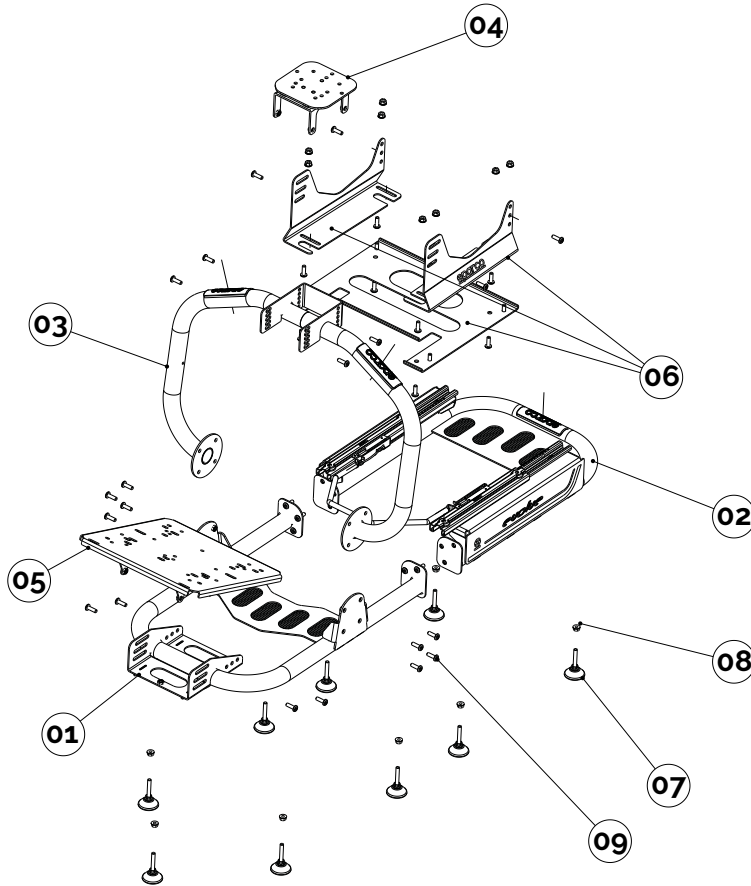

INSTALLATION AND ASSEMBLY

The Evolve cockpit must be installed and assembled by an individual over 16 years old according to the safety and technical instructions provided hereto.

N° 10 4023 01

FRAME

TOOLS INCLUDED

COMPONENTS

COCKPIT EVOLVE SERIES		
Pos.	Description	
01	FRONT STRUCTURE	
02	REAR STRUCTURE	
03	STEERING WHEEL ARCH	
04	STEERING WHEEL PLATE	
05	PEDAL PLATE	
06	KIT PRO BRACKETS *	
07	9 x	LEVELING FEET
08	17 x	NUTS
09	30 x	SCREWS

ASSEMBLY INSTRUCTIONS: FRAME

9 X **A**

front structure

B

rear structure

C

PEDAL PLATE MOUNTING

D

STANDARD BOTTOM TUBULAR SEAT MOUNTING

Guides all forward

GAMING SEAT LATERAL MOUNTING

PRO BRACKET

Guides all backwards

Guides all forward

Guides all backwards

J