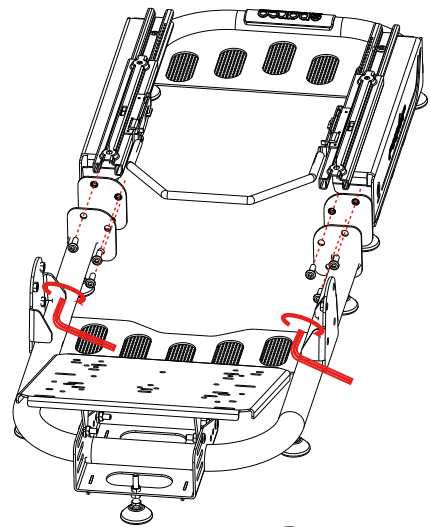

COMPONENTS

COCKPIT EVOLVE SERIES		
Pos.	Description	
01	FRONT STRUCTURE	
02	REAR STRUCTURE	
03	STEERING WHEEL ARCH	
04	STEERING WHEEL PLATE	
05	PEDAL PLATE	
06	KIT PRO BRACKETS *	
07	9 x	LEVELING FEET
08	17 x	NUTS
09	30 x	SCREWS

ASSEMBLY INSTRUCTIONS: FRAME

9 X **A**

front structure

B

rear structure

C

PEDAL PLATE MOUNTING

D

WARNING

RHS / LHS

IN CASE OF RIGH/LEFT
HANDBRAKE SUPPORT
(RHS/LHS), GO TO:

E1 E2 E3 E4

E

ASSEMBLY INSTRUCTIONS: RHS/LHS optional

RIGHT HANDBRAKE/SHIFTER STAND (RHS)

E1