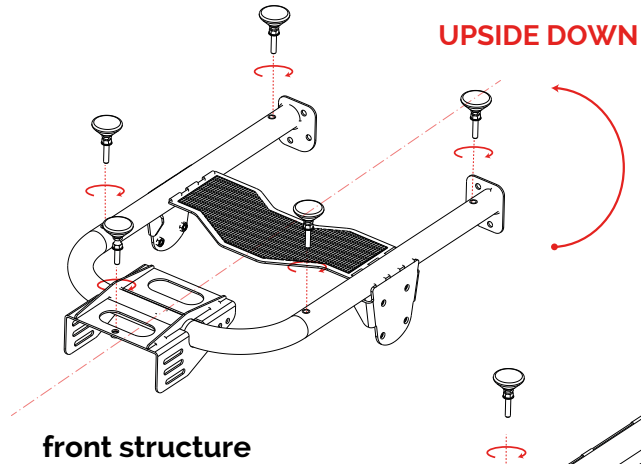

9 X **A**

front structure

B