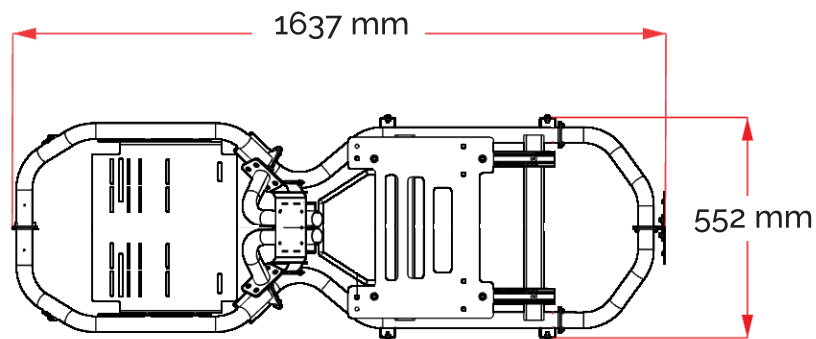

INSTALLATION AND ASSEMBLY

The Evolve cockpit must be installed and assembled by an individual over 16 years old according to the safety and technical instructions provided hereto.

N° 10 4032 00

ASSEMBLY INSTRUCTIONS