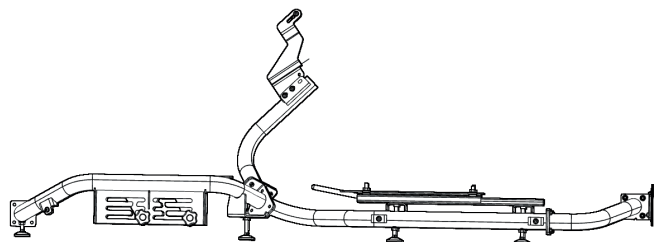

INSTALLATION AND ASSEMBLY

The Evolve cockpit must be installed and assembled by an individual over 16 years old according to the safety and technical instructions provided hereto.

N° 10 4032 00

ASSEMBLY INSTRUCTIONS