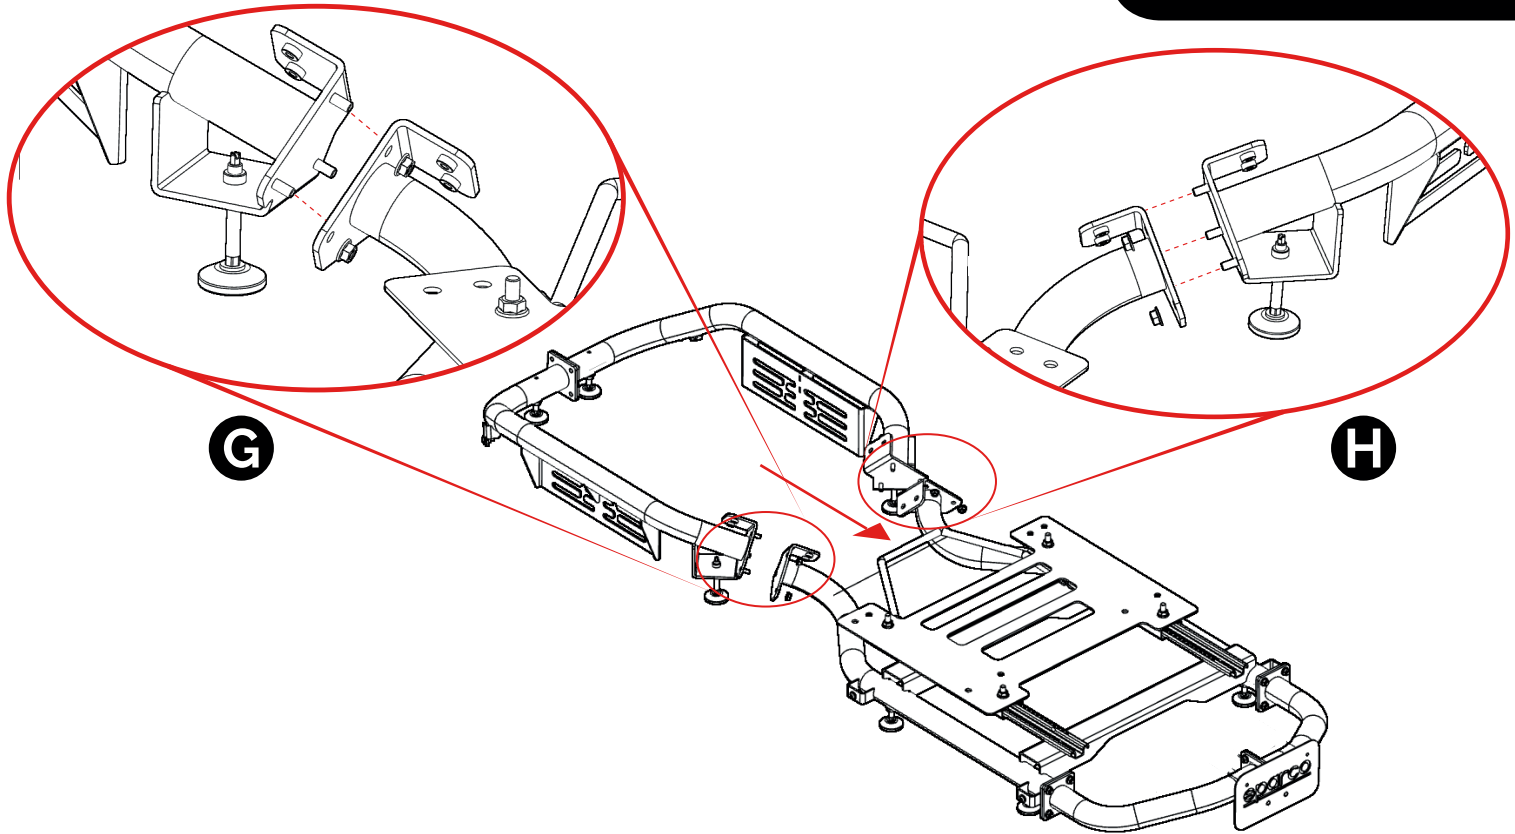

EVOLVE KART PRO
G03900

EVOLVE KART ENDURANCE
G03920