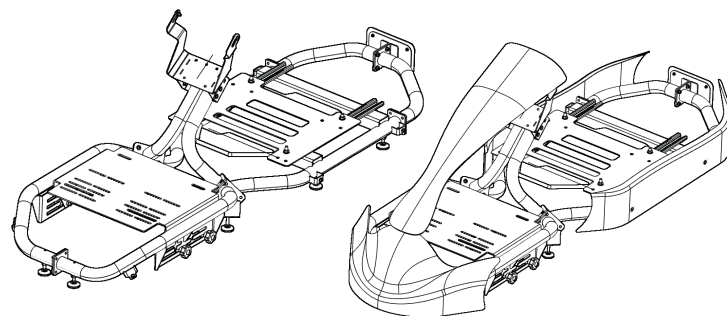

INSTALLATION AND ASSEMBLY

The Evolve cockpit must be installed and assembled by an individual over 16 years old according to the safety and technical instructions provided hereto.

N° 10 4032 00

ASSEMBLY INSTRUCTIONS