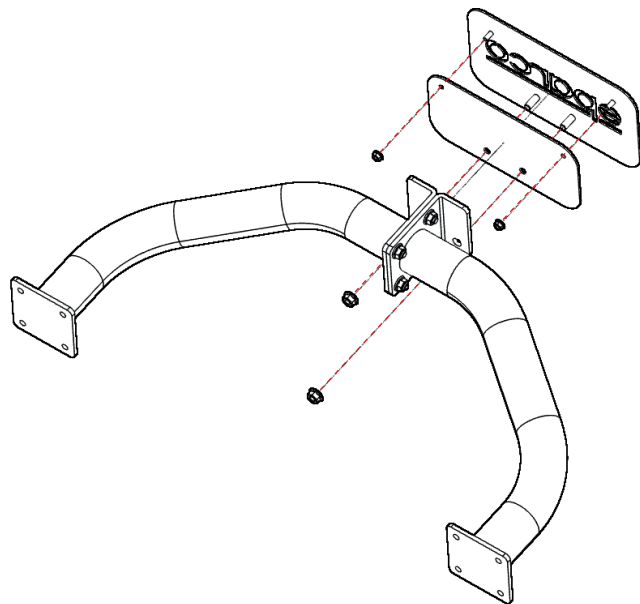

ASSEMBLY INSTRUCTIONS

A

B