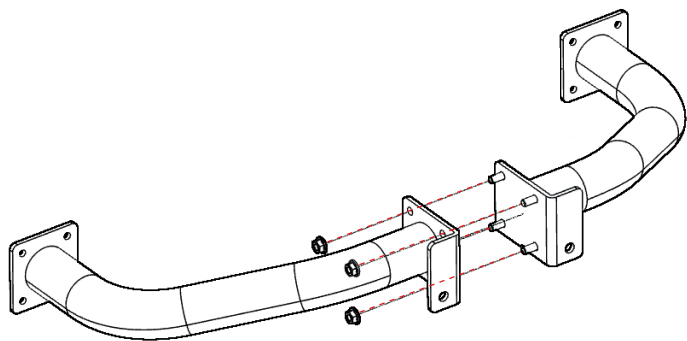

ASSEMBLY INSTRUCTIONS